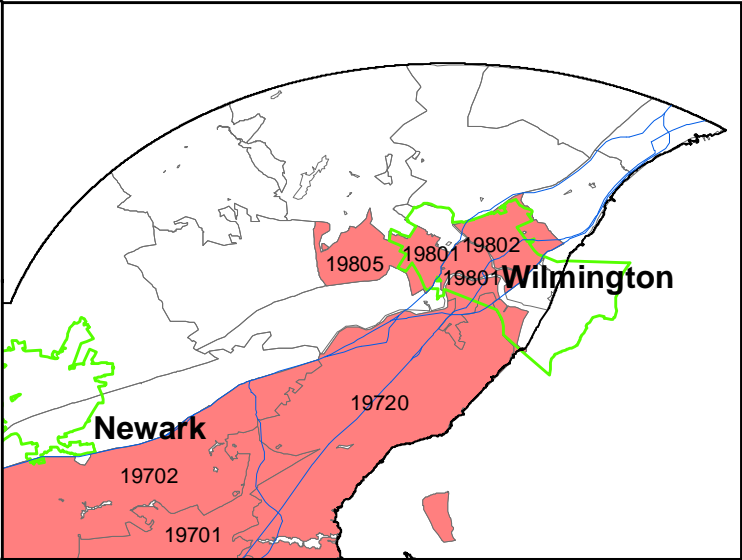

Neighborhood Stabilization Program (NSP)

Funded Zip Codes

NSP Sub-Grantees Funded Zip Codes

- NCC - 19720, 19702, 19709, 19802, 19805, 19701
- Kent County - 19934, 19977, 19904, 19938, 19952, 19962, 19963
- Sussex County - 19973, 19956, 19947, 19963, 19950
- City of Dover - 19904, 19901
- City of Wilmington - 19801, 19802 (partial), 19805 (partial)

-  Major Roads
-  NSP Funded Zip Codes
-  Municipal Boundaries