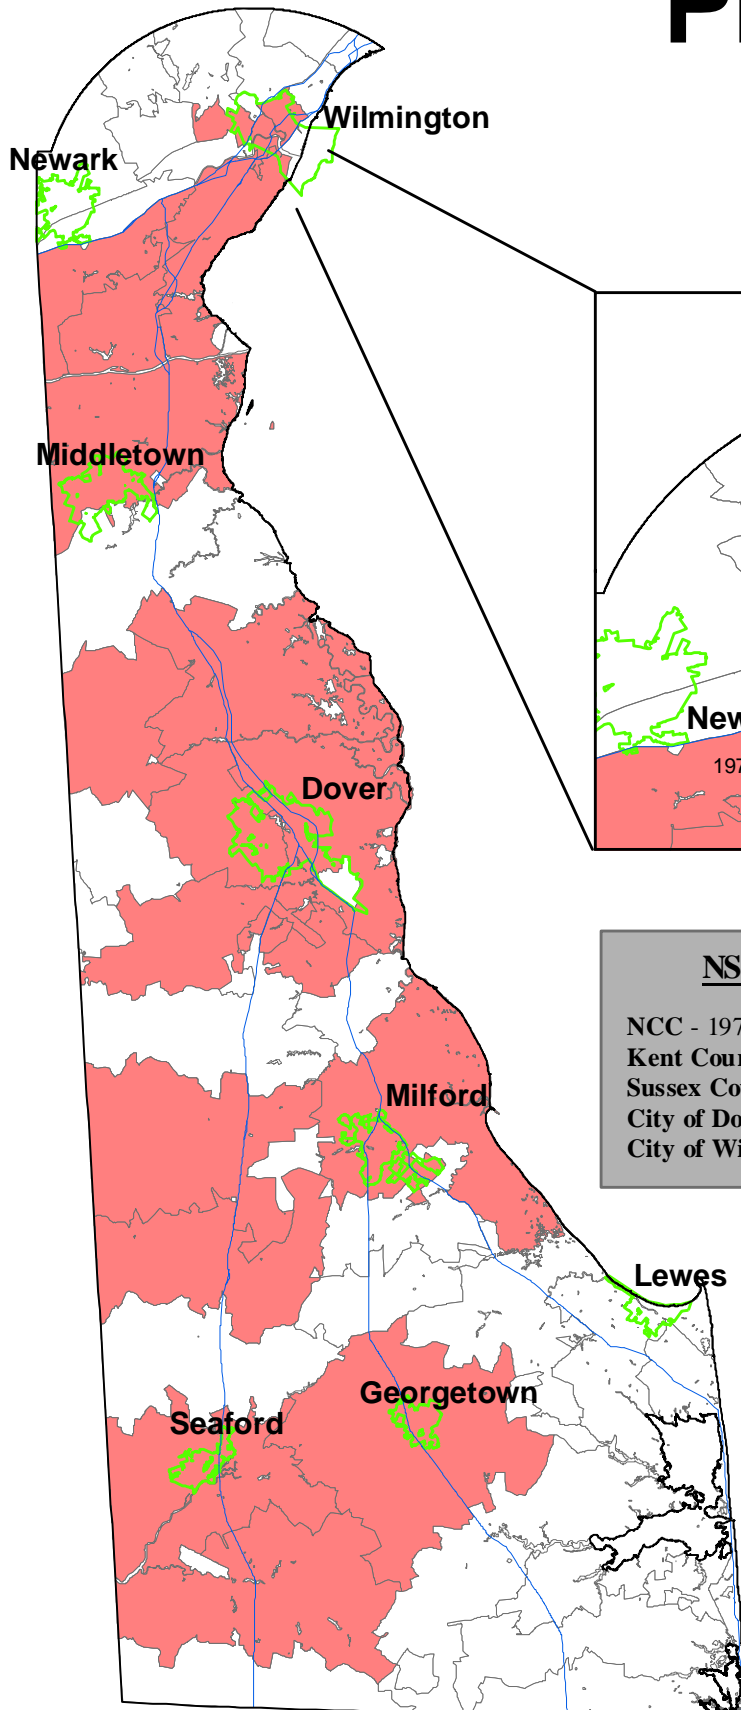

Neighborhood Stabilization Program (NSP)

Funded Zip Codes

NSP Sub-Grantees Funded Zip Codes

- NCC - 19720, 19702, 19709, 19802, 19805, 19701
- Kent County - 19934, 19977, 19904, 19938, 19952, 19962, 19963
- Sussex County - 19973, 19956, 19947, 19963, 19950
- City of Dover - 19904, 19901
- City of Wilmington - 19801, 19802 (partial), 19805 (partial)

-  Major Roads
-  NSP Funded Zip Codes
-  Municipal Boundaries